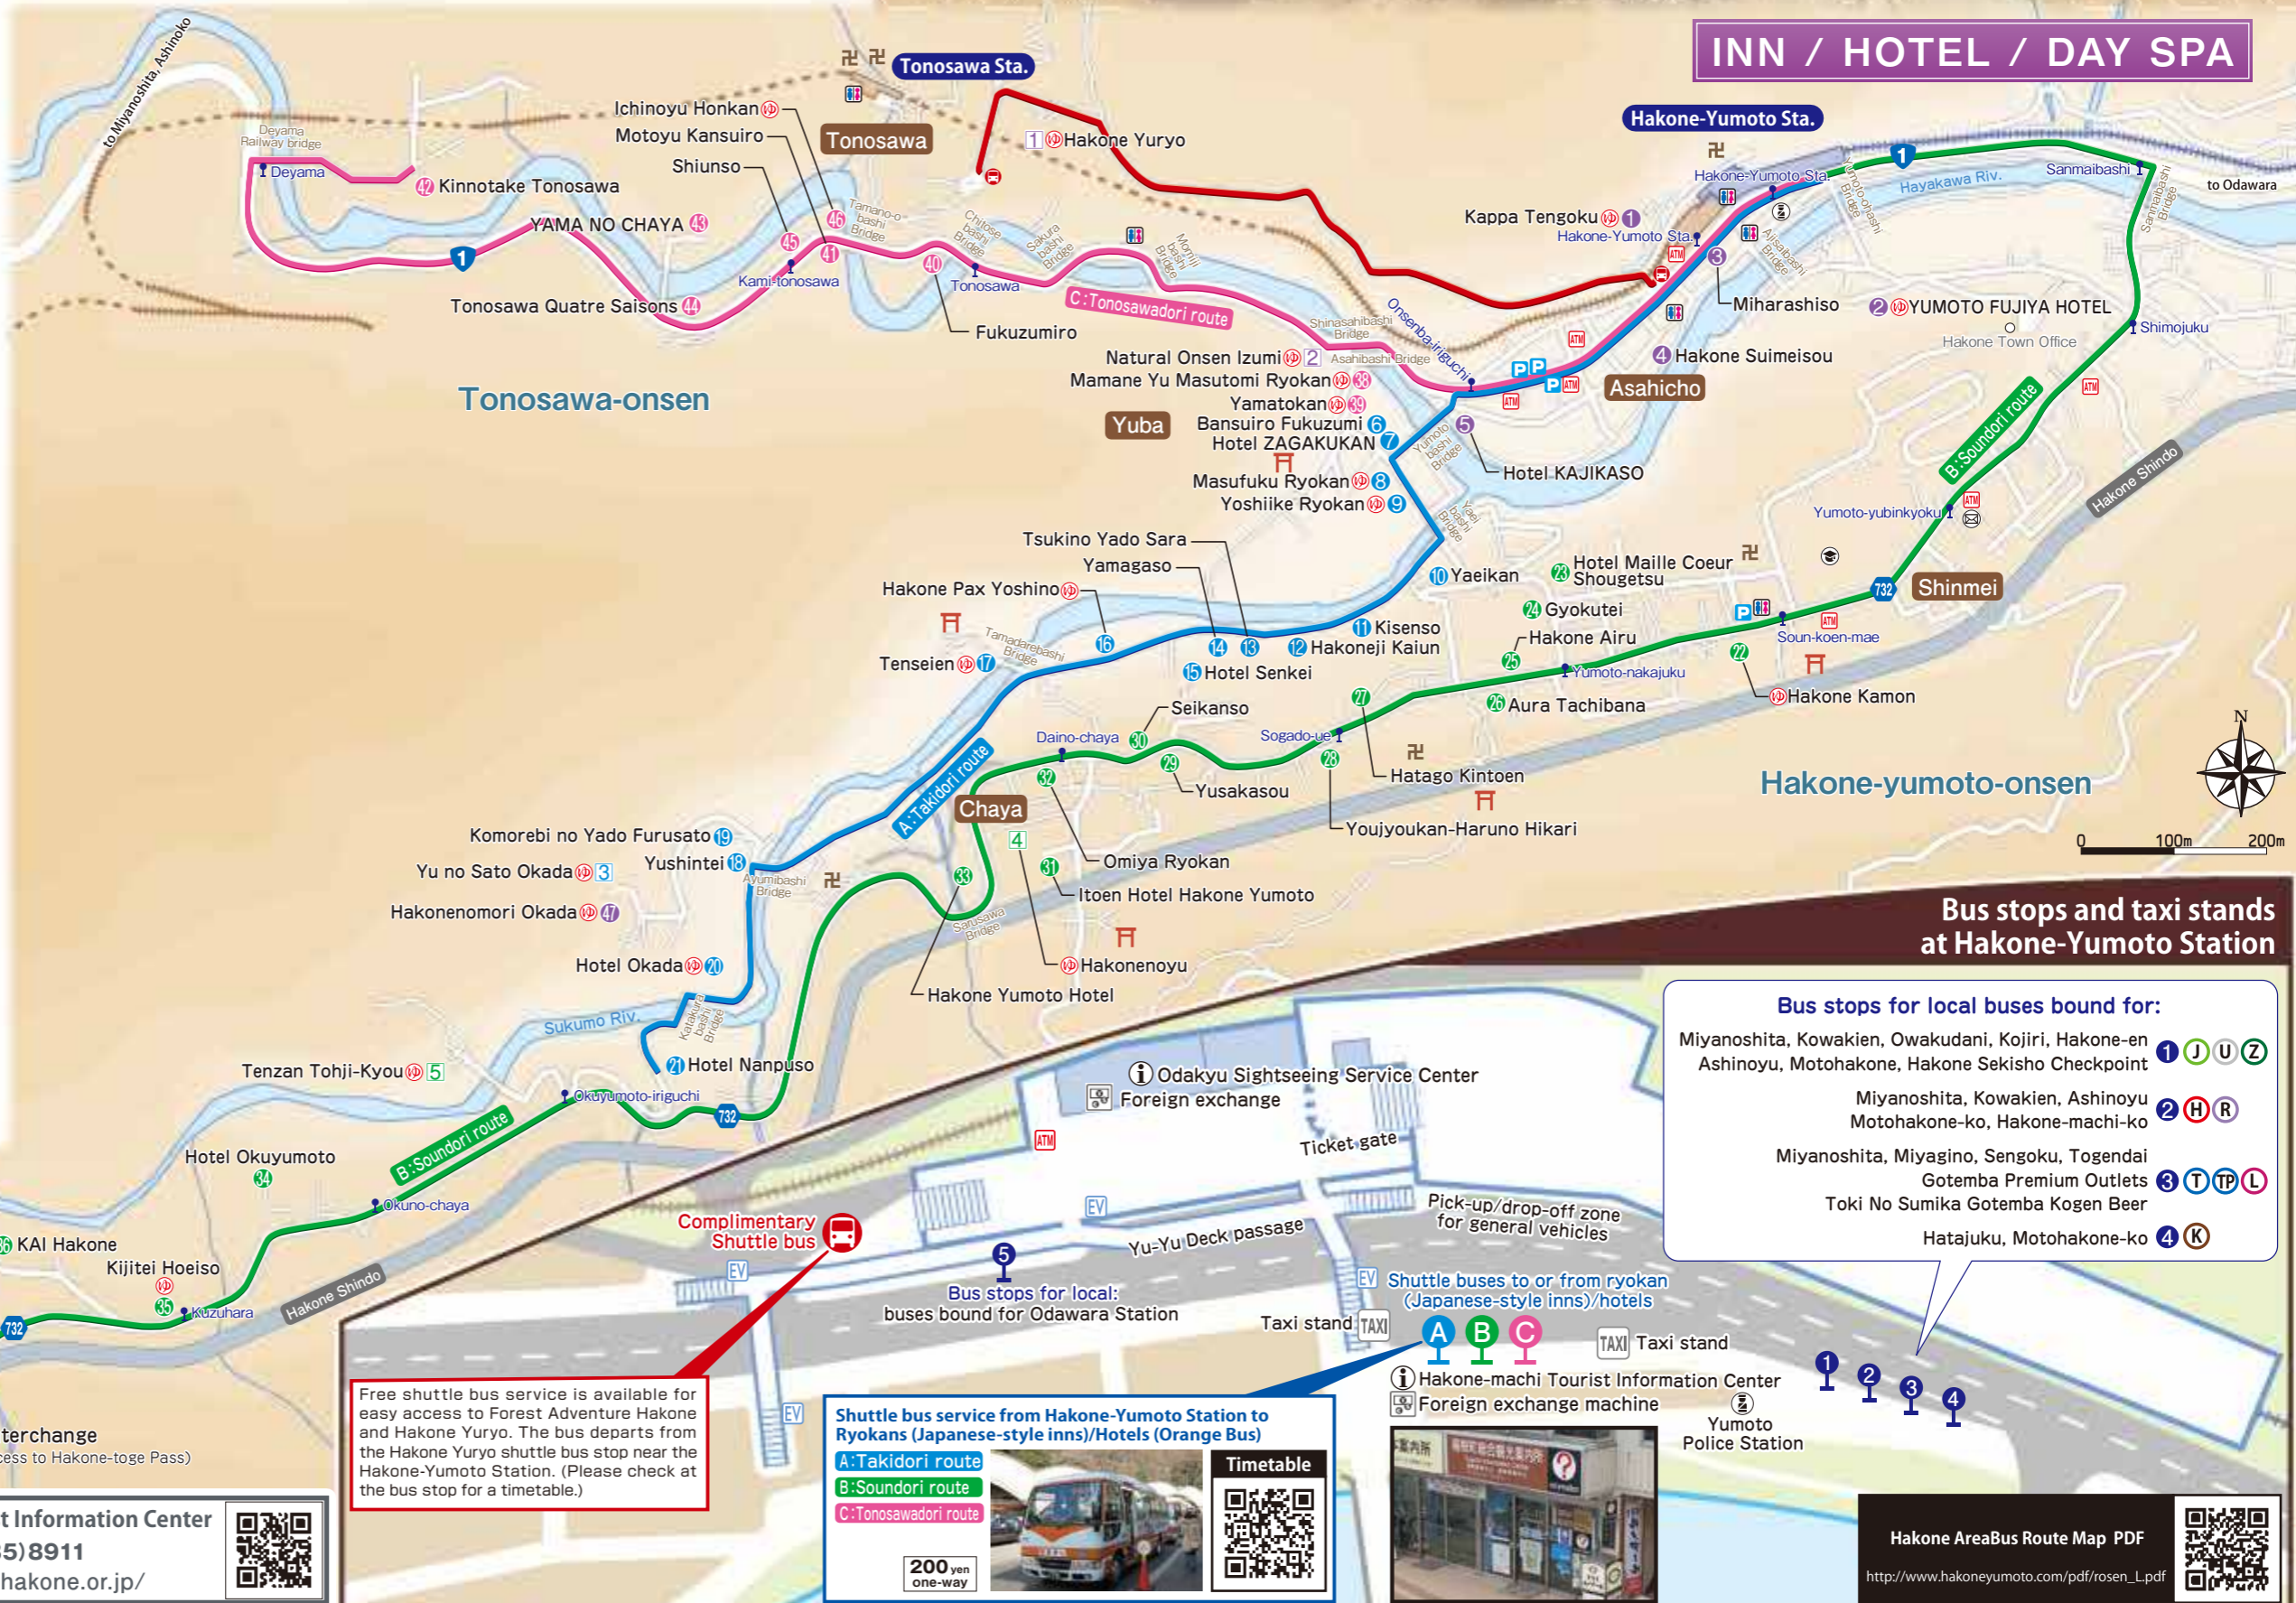

- A: Takidori route
- B: Soundori route
- C: Tonosawadori route

A (18) denote hot spring facilities available for day-trippers.

Approximate travel times for major Hakone tourist spots								
Hakone-Yumoto Station	Hakone Tozan Railway	Gora	10min.	Sounzan	8min.	Owakudani	16min.	Togendai (Lake Ashinoko)
	Cable car							
	Hakone Ropeway							
	Hakone Ropeway							
Hakone-Yumoto Station	Bus	(Owakudani)		Hakone-en	7min.	Komagatake Ropeway		Komagatake
	Bus			Motohakone-ko	15min.			Hakone Shrine
Hakone-Yumoto Station	Bus					on foot		Hakone Shrine
	Bus					on foot		Hakone Sekisho Checkpoint
Hakone-Yumoto Station	Bus					on foot		Hakone Sekisho Checkpoint
	Bus					on foot		Hakone Sekisho Checkpoint

HAKONE-YUMOTO / TONOSAWA Area Map

INN / HOTEL / DAY SPA

- 1 Kappa Tengoku
- 35 Kijitei Hoeiso
- 42 Kinnotake Tonosawa
- 11 Kisenso
- 19 Komorebi no Yado Furusato
- M 33 Mamane Yu Masutomi Ryokan
- 8 Masufuku Ryokan
- 3 Miharashiso
- 41 Motoyu Kansuiro
- O 22 Omiya Ryokan
- S 30 Seikanso
- 45 Shiunso
- T 17 Tenseien
- 44 Tonosawa Quatre Saisons
- 13 Tsukino Yado Sara
- Y 10 Yaeikan
- 48 YAMA NO CHAYA
- 14 Yamagaso
- 49 Yamatoka
- 9 Yoshiike Ryokan
- 28 Youjyoukan-Haruno Hikari
- 2 YUMOTO FUJIYA HOTEL
- 29 Yusakasou
- 18 Yushintei

Bus stops and taxi stands at Hakone-Yumoto Station

Bus stops for local buses bound for:

- Miyanoshta, Kowakien, Owakudani, Kojiri, Hakone-en, Ashinoyu, Motohakone, Hakone Sekisho Checkpoint ① J U Z
- Miyanoshta, Kowakien, Ashinoyu, Motohakone-ko, Hakone-machi-ko ② H R
- Miyanoshta, Miyagino, Sengoku, Togendai, Gotemba Premium Outlets, Toki No Sumika, Gotemba, Kogen Beer ③ T TP L
- Hatajuku, Motohakone-ko ④ K

Deyama

Enlarged view around the station

Hatajuku

Sukumogawa

- Souvenir Shop
- Restaurant/Tavern
- Cafe & Light meals
- Bar/Japanese pub
- Soba(Udon)
- ▲ Sushi
- Tourist Information/Tourist Services
- Hospital/Pharmacy
- Bank/Office
- Shop & Store
- Tourist Facilities