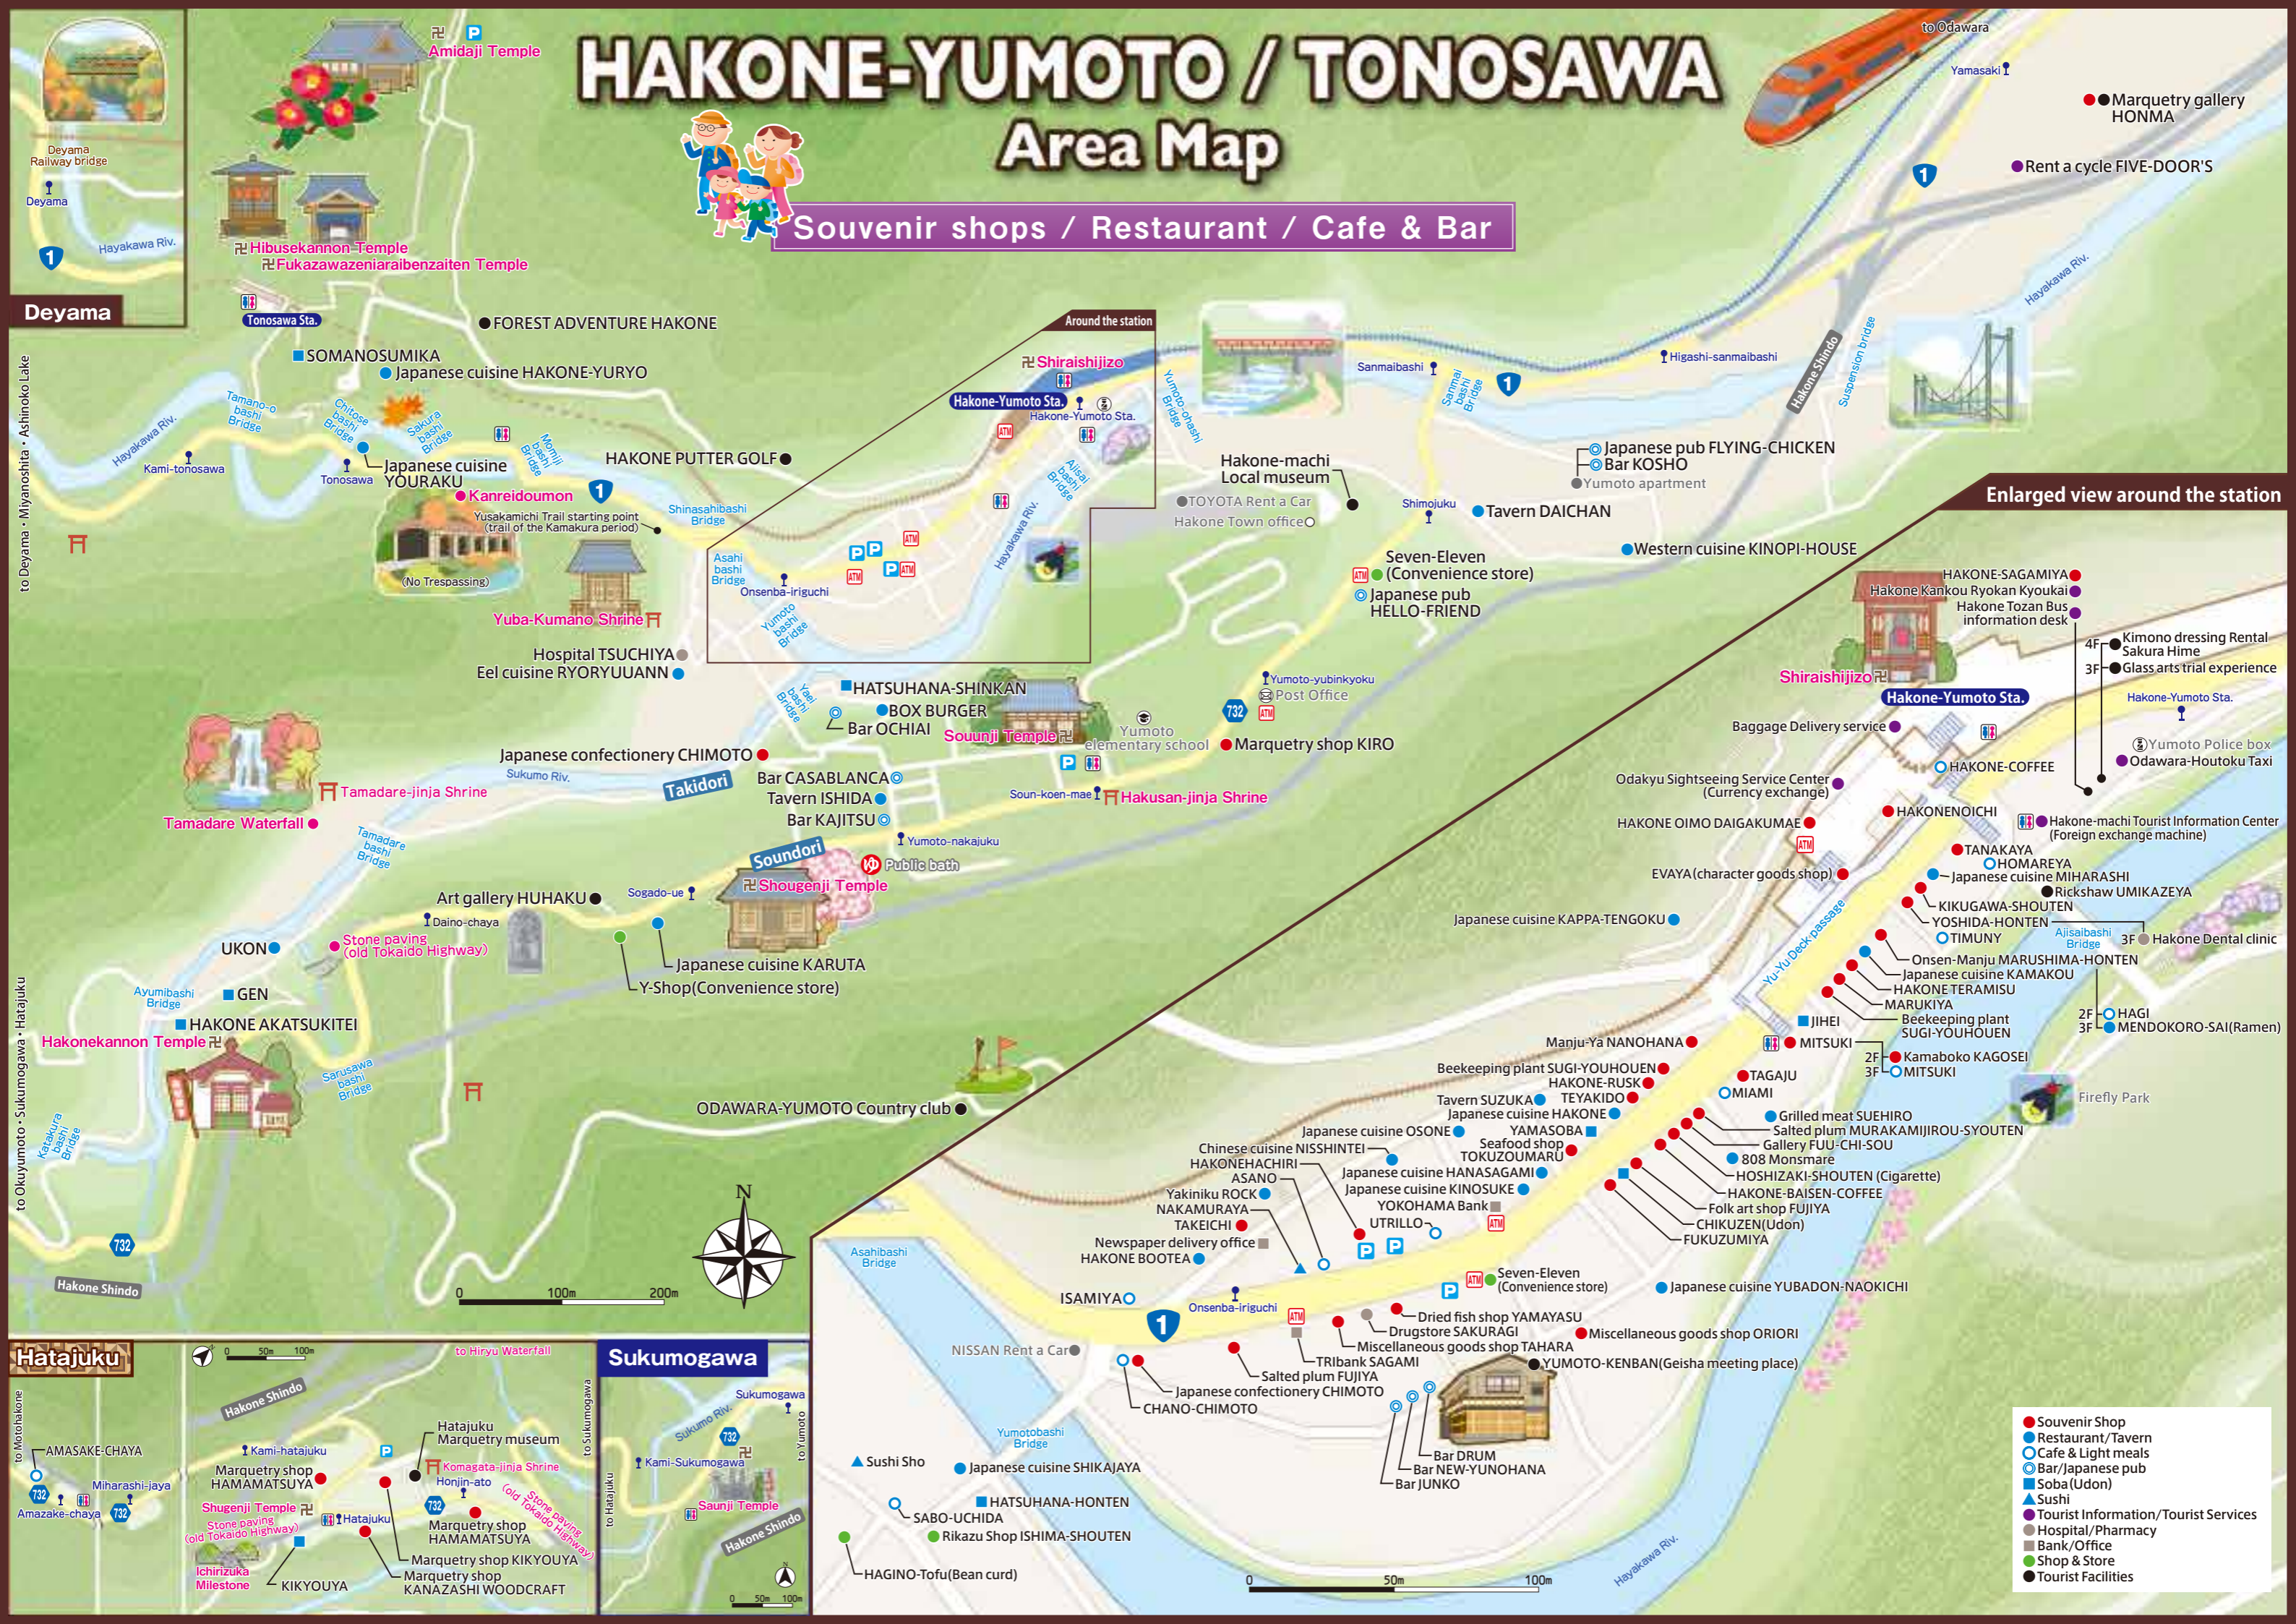

- A: Takidori route
- B: Soundori route
- C: Tonosawadori route

A (18) denote hot spring facilities available for day-trippers.

Approximate travel times for major Hakone tourist spots								
Hakone-Yumoto Station	Hakone Tozan Railway	Gora	10min.	Sounzan	8min.	Owakudani	16min.	Togendai (Lake Ashinoko)
	Cable car							
	Hakone Ropeway							
	Hakone Ropeway							
Hakone-Yumoto Station	Bus	(Owakudani)		Hakone-en	7min.	Komagatake Ropeway		Komagatake
	Bus			Motohakone-ko	15min.			Hakone Shrine
Hakone-Yumoto Station	Bus					on foot		Hakone Shrine
	Bus					on foot		Hakone Sekisho Checkpoint
Hakone-Yumoto Station	Bus					on foot		Hakone Sekisho Checkpoint
	Bus					on foot		Hakone Sekisho Checkpoint

HAKONE-YUMOTO / TONOSAWA Area Map

INN / HOTEL / DAY SPA

- 1 Kappa Tengoku
- 35 Kijitei Hoeiso
- 42 Kinnotake Tonosawa
- 11 Kisenso
- 19 Komorebi no Yado Furusato
- M 33 Mamane Yu Masutomi Ryokan
- 8 Masufuku Ryokan
- 3 Miharashiso
- 41 Motoyu Kansuiro
- O 22 Omiya Ryokan
- S 30 Seikanso
- 45 Shiunso
- T 17 Tenseien
- 44 Tonosawa Quatre Saisons
- 13 Tsukino Yado Sara
- Y 10 Yaeikan
- 48 YAMA NO CHAYA
- 14 Yamagaso
- 49 Yamatoka
- 9 Yoshiike Ryokan
- 28 Youjyoukan-Haruno Hikari
- 2 YUMOTO FUJIYA HOTEL
- 29 Yusakasou
- 18 Yushintei

Shuttle bus service from Hakone-Yumoto Station to Ryokans (Japanese-style inns)/Hotels (Orange Bus)

A: Takidori route
B: Soundori route
C: Tonosawadori route

Timetable

200 yen one-way

Contact with inquiries

Deyama

Enlarged view around the station

Hatajuku

Sukumogawa

- Souvenir Shop
- Restaurant/Tavern
- Cafe & Light meals
- Bar/Japanese pub
- Soba(Udon)
- ▲ Sushi
- Tourist Information/Tourist Services
- Hospital/Pharmacy
- Bank/Office
- Shop & Store
- Tourist Facilities